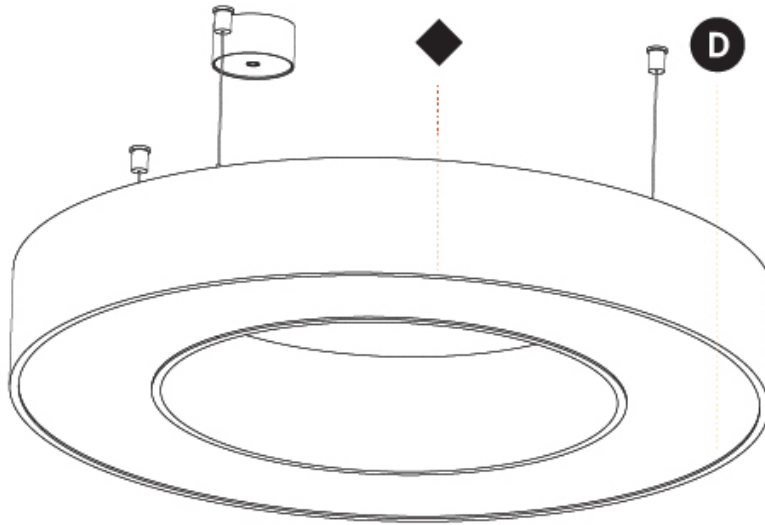

GLORIOUS SUSPENSION

A30297-

PROJECT _____

TYPE _____

SPECIFIER _____

QUANTITY _____

DATE _____