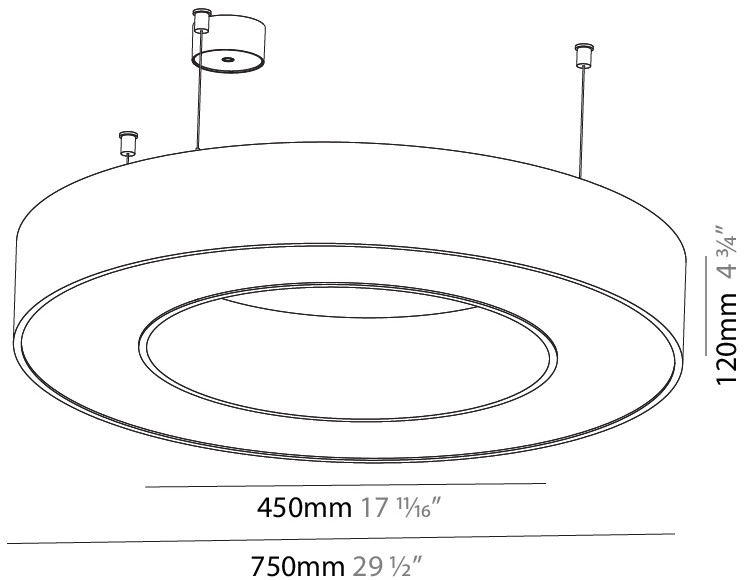

GENERAL

Series: Glorious
Subseries: Glorious
Brand: Prolight
Division: Architectural
Mounting Type: Suspension
Mounting Location: Ceiling
Subcategory: Ambient

PHYSICAL

Shape: Round
Diameter (mm): 750
Diameter (in): 29 1/2
Height (mm): 120
Height (in): 4 3/4
Max. Overall Height (mm): 2120
Max. Overall Height (in): 83 7/16
Light Distribution: Direct / Indirect
Weight (kg): 7.675
Weight (lbs): 16.9
Diffuser: [PMMA - Opal or Micro-Prism](#)
Fixture Finish: [SSR / BKV / CWI / CRY / HAB / UFT / ITA / RUA / FTG / MYG / LOD / PUS / FRO / FUP / KIA / POP / BLS / SPG / MEY / GOH / GUM / CHC / COM / ABZ / JAG / OBR / MOS / ROR](#)
Fixture Material: Aluminum

ELECTRICAL

Lamp Type: LED (Zhaga Standard)
Input Wattage (W): 45
Total Output Wattage (W): 40 / 32 (3500K)
Dimming: [Non-Dimming / Phase Dimming (120Vac only) / 0-10V Dimming](#)
Driver Included: Yes
Driver Location: Integrated
Driver Type: Constant Current
Driver Class: Class 2
Input Voltage (V): 120 - 277
Constant Current (MA): 350 / 600/400 (3500K)

LED

[Color Temperature (°K): 3000 / 3500 / 4000](#)
Max. Delivered Lumen (lm): 2770 / 2862 / 2920 Direct / 1380 / 1440 / 1470 Indirect
CRI: >80 CRI
Efficiency (%): 71
Lamp Life (hrs): 50000

OPTICAL

RATINGS AND CERTIFICATIONS

Certified By: Certified for North American Standards
IP rating: IP20